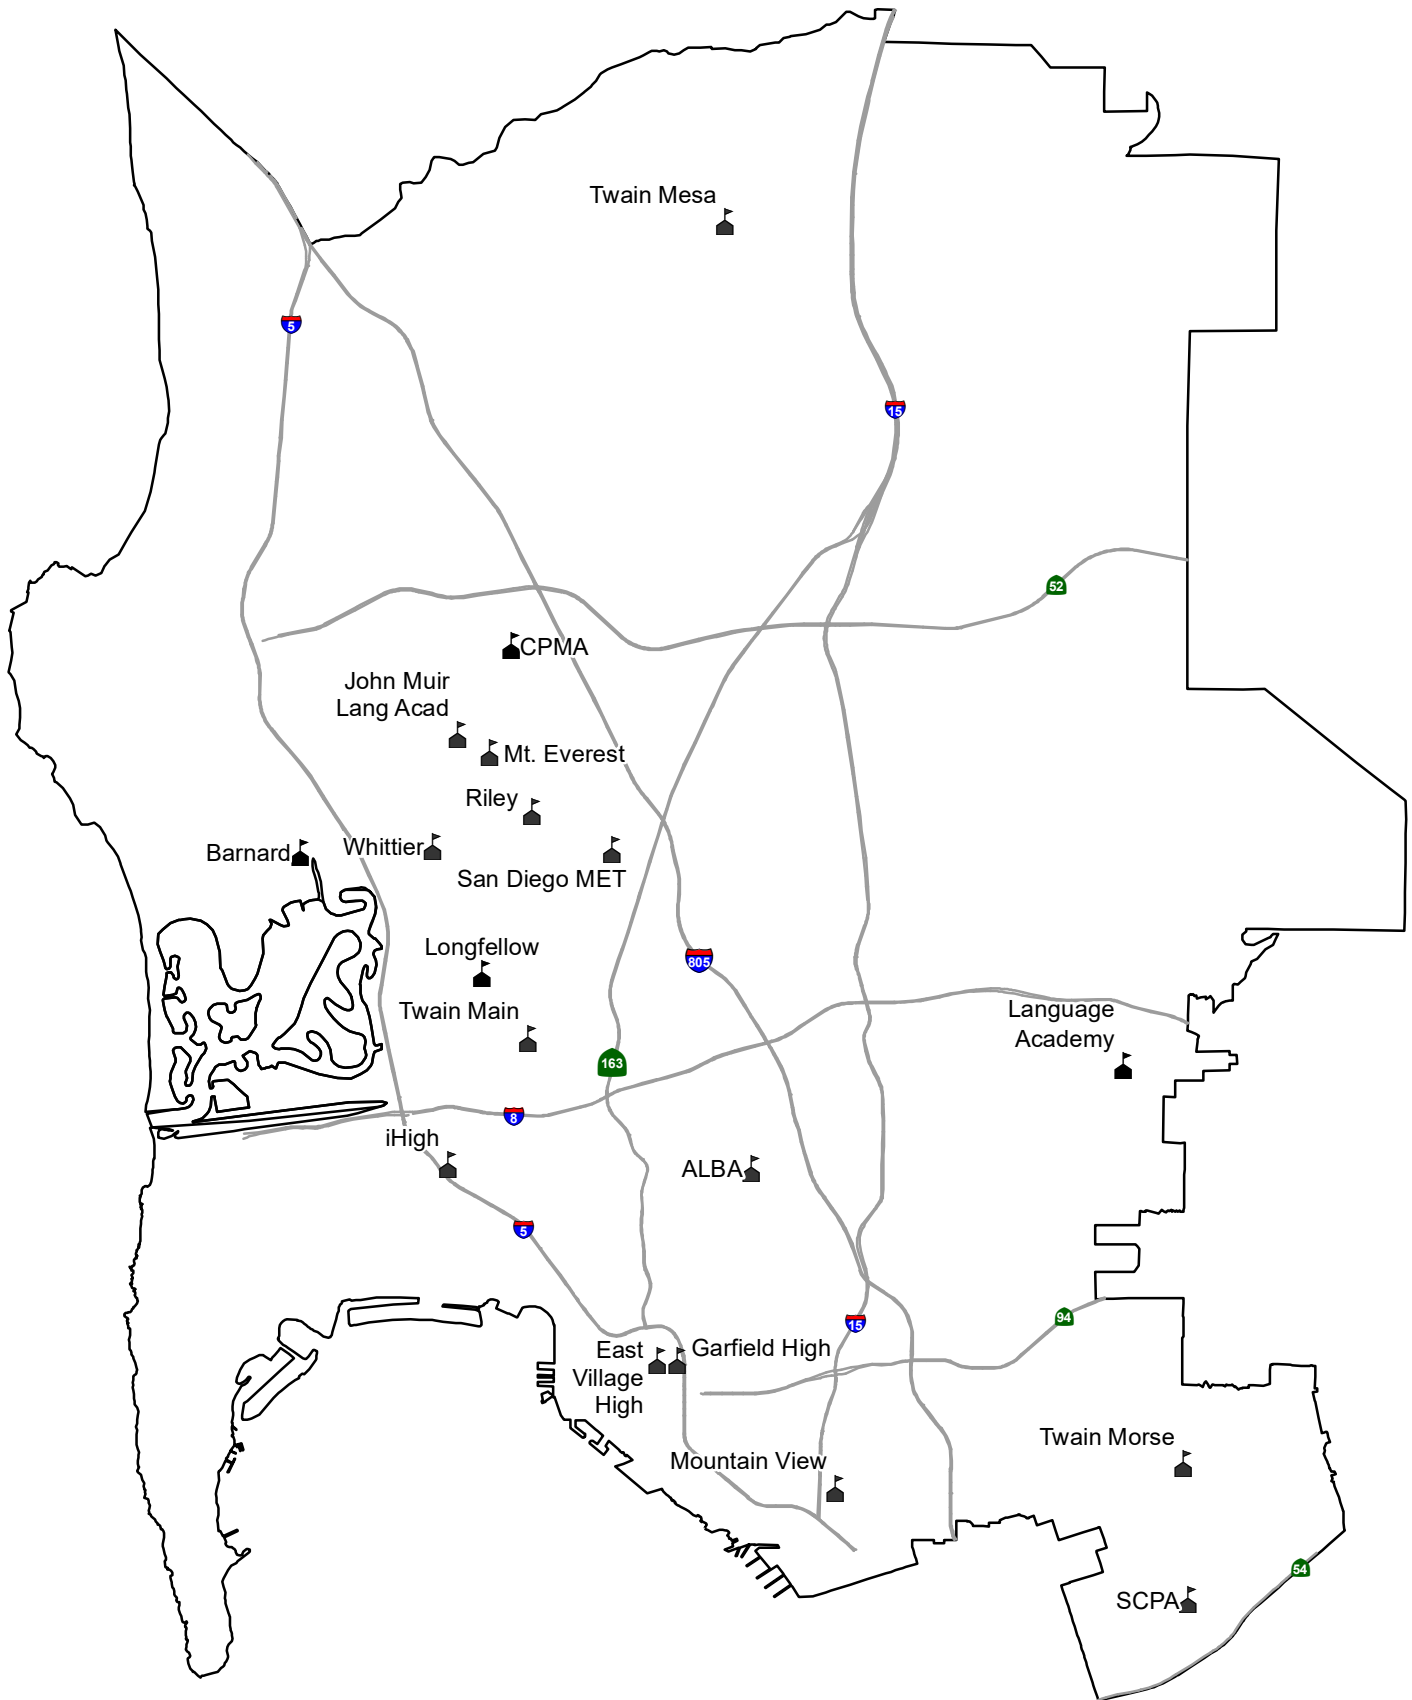

SAN DIEGO UNIFIED SCHOOL DISTRICT ATYPICAL & ALTERNATIVE SCHOOLS, 2020-21

SAN DIEGO UNIFIED SCHOOL DISTRICT
4100 Normal Street, San Diego, CA 92103
ATYPICAL & ALTERNATIVE SCHOOLS, 2020-21
Grade levels noted

ALBA COMMUNITY SCHOOL

6-12
4041 Oregon Street, 92104
619-344-3900

**BARNARD MANDARIN MAGNET
ELEMENTARY SCHOOL**

K-5
2445 Fogg Street, 92109
858-800-5700

**CREATIVE & PERFORMING MEDIA ARTS
(CPMA)**

6-8
5050 Conrad Avenue, 92117
858-800-5550